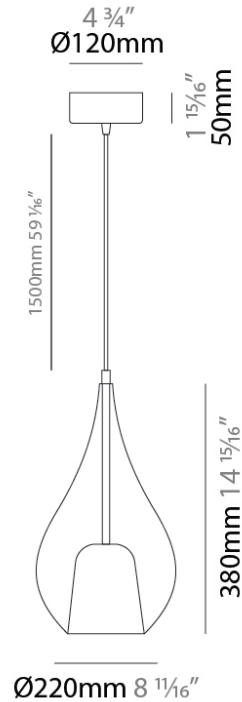

PROJECT	
TYPE	
SPECIFIER	
QUANTITY	
DATE	

ZOE VINCENT - MONOPOINT SUSPENSION

D141178-

base number   Finish
Options

1. To build a product code in our configurator select the specify button on the base model # product page
2. To build a manual product code on this datasheet choose from the options listed below in blue font and add the suffix to the base model #

GENERAL

Series: Zoe
Subseries: Zoe Vincent - Monopoint
Brand: Cangini & Tucci
Division: Design
Mounting Type: Suspension
Mounting Location: Ceiling
Subcategory: Pendant

PHYSICAL

Shape: Teardrop
Diameter (mm): 220
Diameter (in): 8 ¹¹/₁₆
Height (mm): 380
Height (in): 14 ¹⁵/₁₆
Max. Overall Height (mm): 1880
Max. Overall Height (in): 74
Light Distribution: Omnidirectional
Weight (kg): 1.51
Weight (lbs): 3.33
Diffuser: Glass - Opal
Fixture Finish: MSB / MBS / TRS
Holder Finish: BLK
Fixture Material: Glass / Metal
Cable Details: 1500mm cable

ELECTRICAL

Number of Lamps: 1
Lamp Type: LED Retrofit
Lamp Shape: A19
Bulb Included: Bulb Not Included
Max. Wattage Per Lamp (W): 16
Lamp Base: E26
Input Voltage (V): 120
Upon Request: 277Vac / GU24

LED

OPTICAL

RATINGS AND CERTIFICATIONS

Certified By: Certified for North American Standards
IP rating: IP20