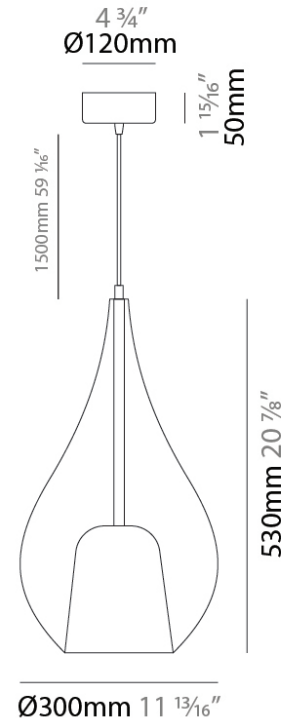

PROJECT
TYPE
SPECIFIER
QUANTITY
DATE

ZOE VINCENT - MONOPOINT SUSPENSION

D141179-

base number   Finish
Options

1. To build a product code in our configurator select the specify button on the base model # product page
2. To build a manual product code on this datasheet choose from the options listed below in blue font and add the suffix to the base model #

GENERAL

Series: Zoe
Subseries: Zoe Vincent - Monopoint
Brand: Cangini & Tucci
Division: Design
Mounting Type: Suspension
Mounting Location: Ceiling
Subcategory: Pendant

PHYSICAL

Shape: Teardrop
Diameter (mm): 300
Diameter (in): 11 ¹³/₁₆
Height (mm): 530
Height (in): 20 ⁷/₈
Max. Overall Height (mm): 2030
Max. Overall Height (in): 79 ¹⁵/₁₆
Light Distribution: Omnidirectional
Weight (kg): 2.50
Weight (lbs): 5.51
Diffuser: Glass - Opal
Fixture Finish: [MSB / MBS / TRS](#)
Holder Finish: BLK
Fixture Material: Glass / Metal
Cable Details: 1500mm Cable

ELECTRICAL

Number of Lamps: 1
Lamp Type: LED Retrofit
Lamp Shape: A19
Bulb Included: Bulb Not Included
Max. Wattage Per Lamp (W): 16
Lamp Base: E26
Input Voltage (V): 120
Upon Request: 277Vac / GU24

LED

OPTICAL

RATINGS AND CERTIFICATIONS

Certified By: Certified for North American Standards
IP rating: IP20